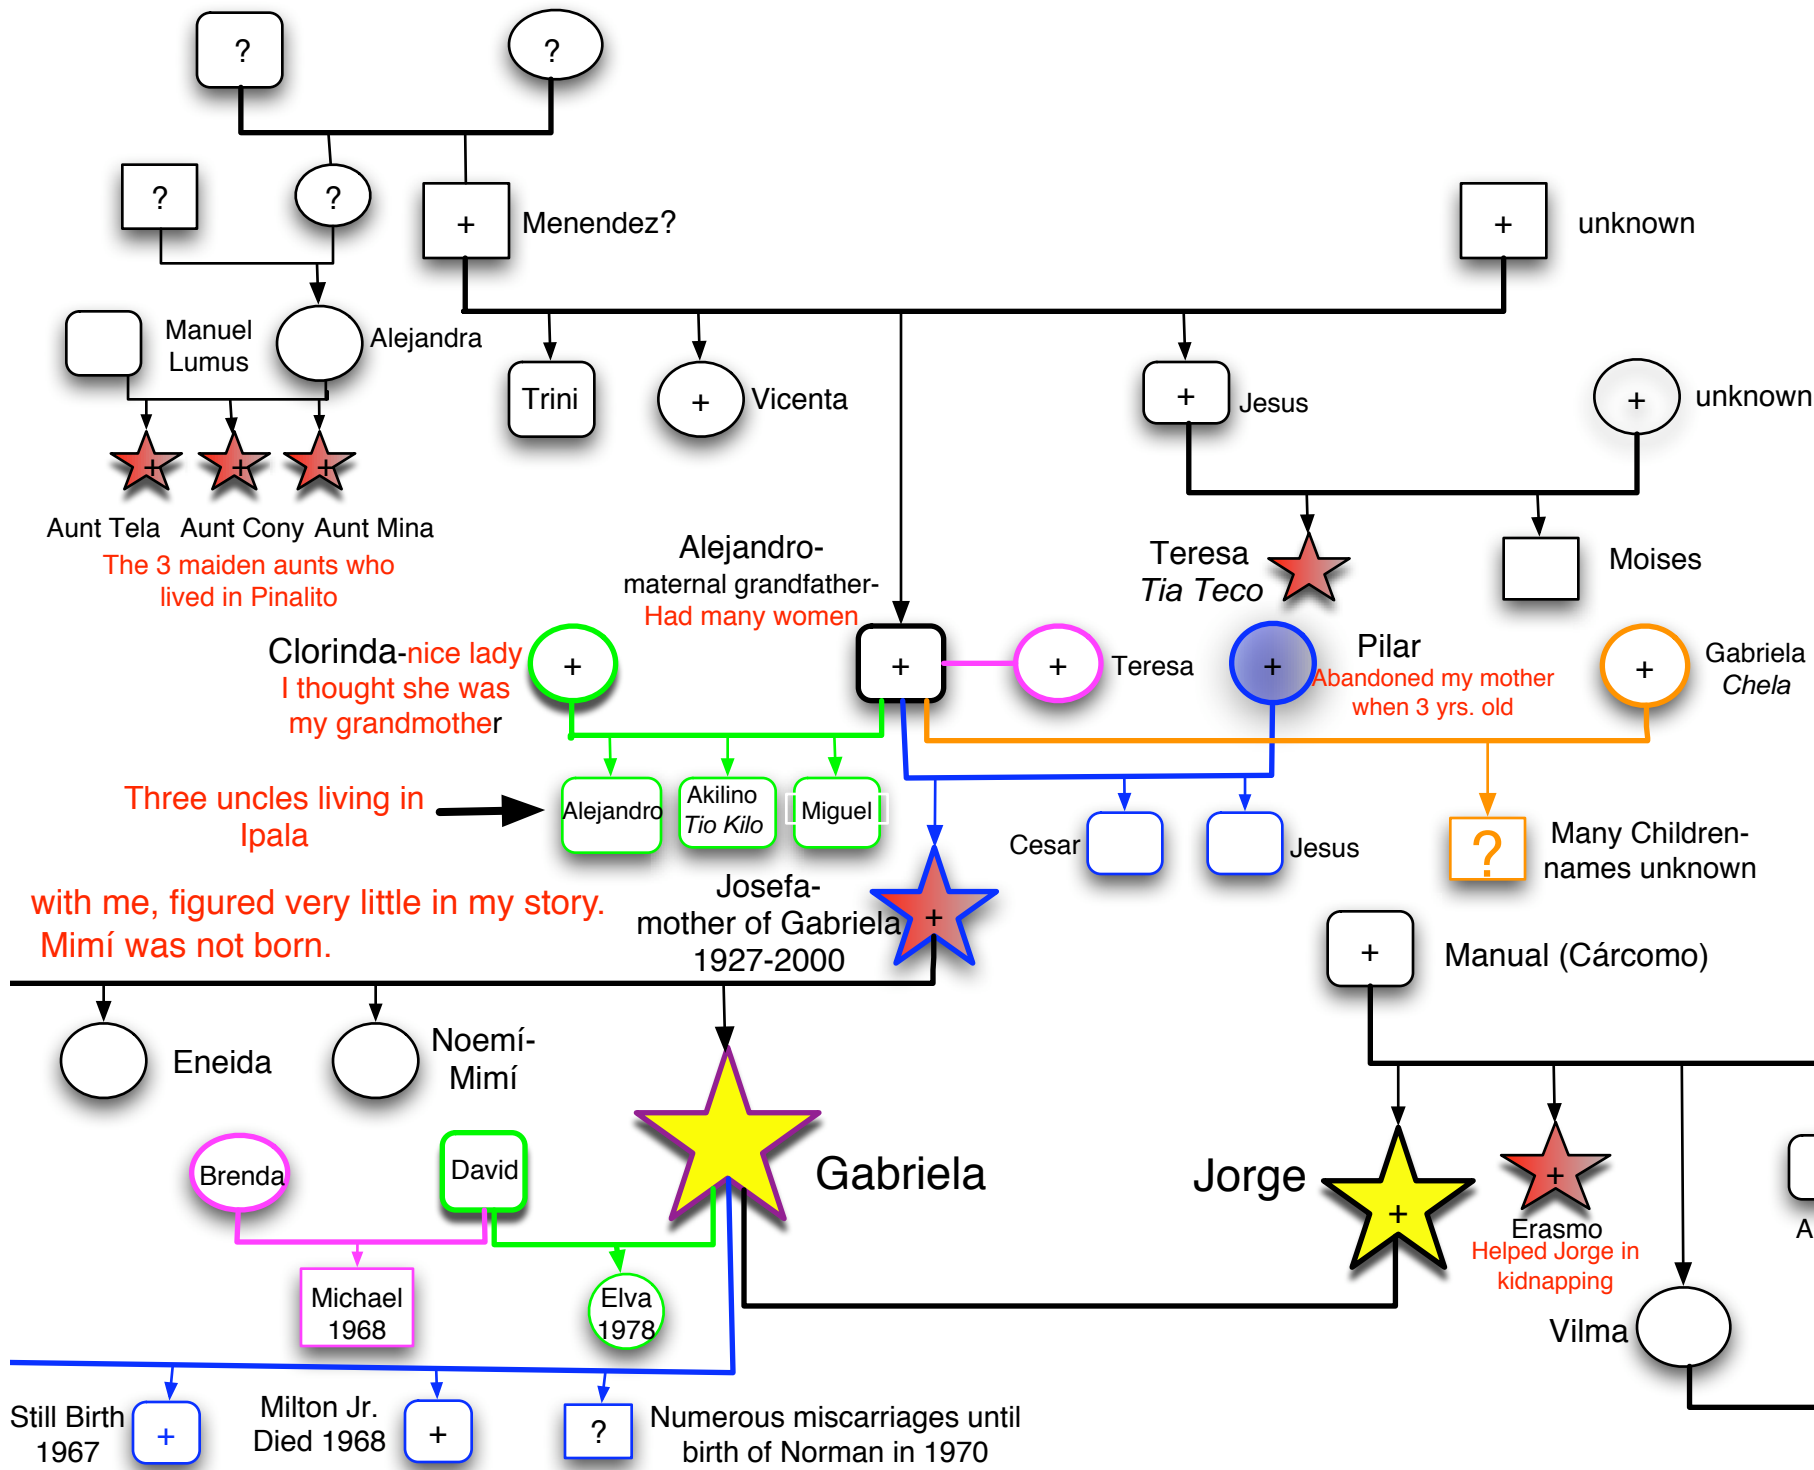

**Genogram**  
 Gabriela Shea  
 2005

**LEGEND**

- ★ Important figure in the story
- ★ The two main figures
- Childhood friends
- Lesser figures in story
- ==== Multiple Marriage Lines
- + deceased

Cesar Sandoval-  
The man who arranged for my final escape.